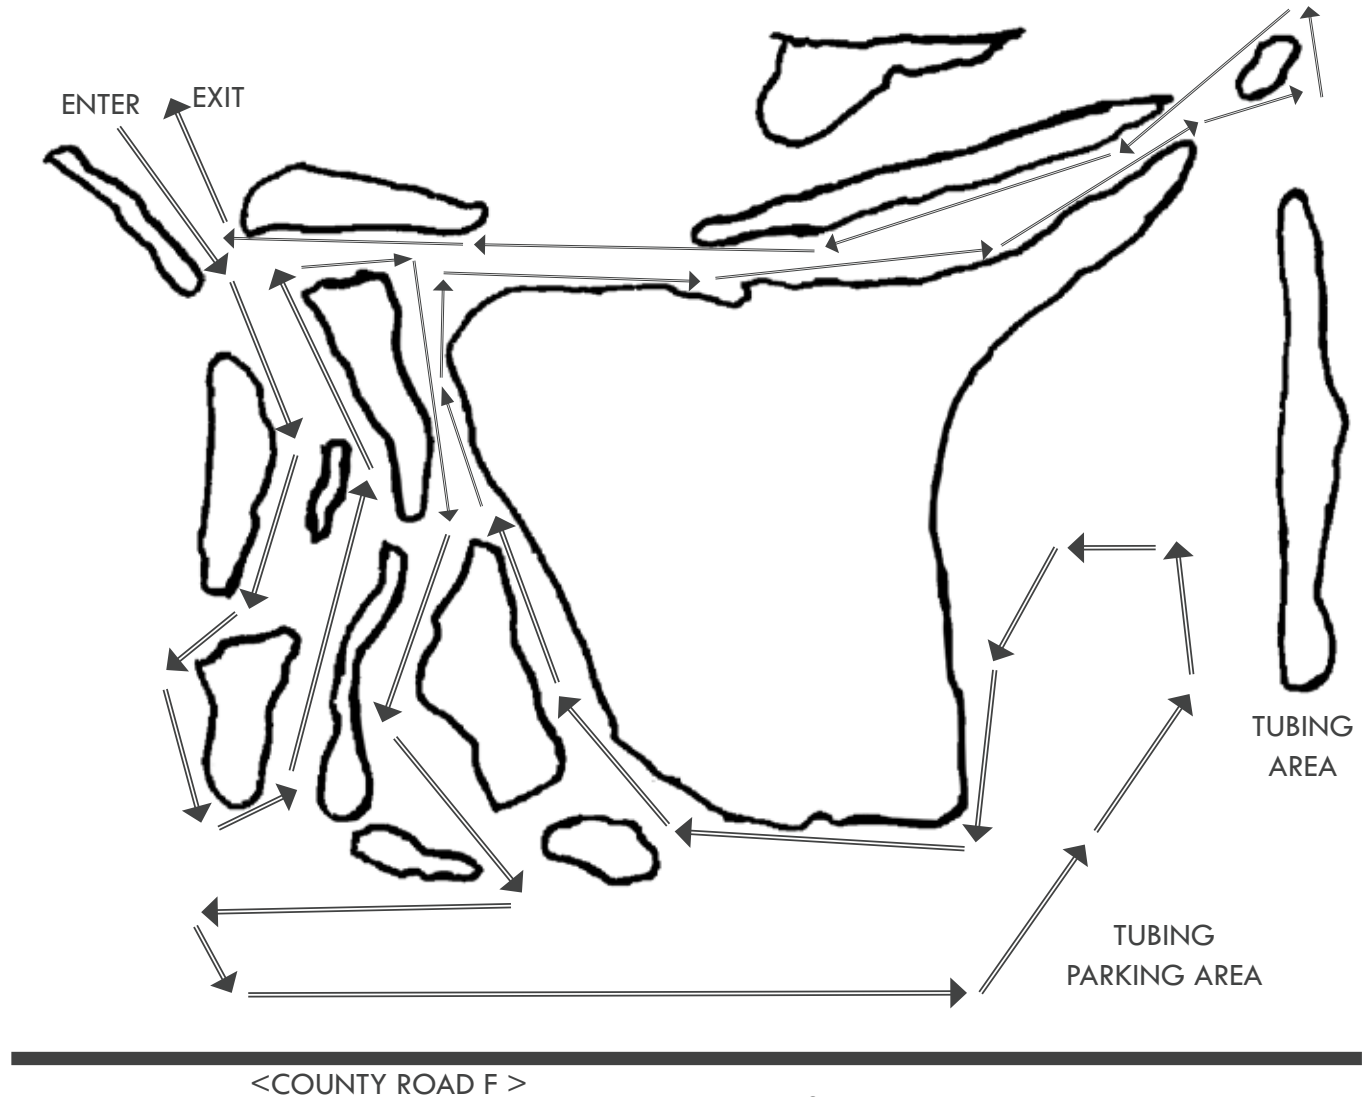

TROLL HOLLOW TRAIL MAP

For Info About Trail Conditions, Snow Reports, Events, & More, Visit www.Trollhaugen.com

Trollhaugen.com • WI - 715.755.2955 • MN - 651.433.5141

Trollhaugen Ski & Board Shop - 715.755.2950